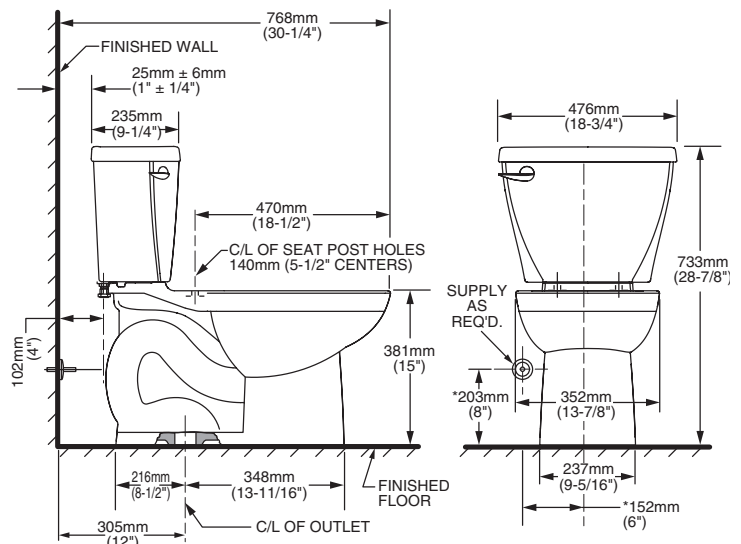

- ❑ **3014.016** Elongated Bowl
- ❑ **3014.001** Elongated Universal Bowl
- ❑ **4007.016** Tank

Nominal Dimensions:
768 x 476 x 733mm (30-1/4" x 18-3/4" x 28-7/8")
Fixture only, seat and supply by others

Alternate Tank Configurations Available:
❑ **4007.516** Tank complete with Aquaguard Liner

**Compliance Certifications -
Meets or Exceeds the Following Specifications:**
• ASME A112.19.2-2008/CSA B45.1-08 for Vitreous China Fixtures